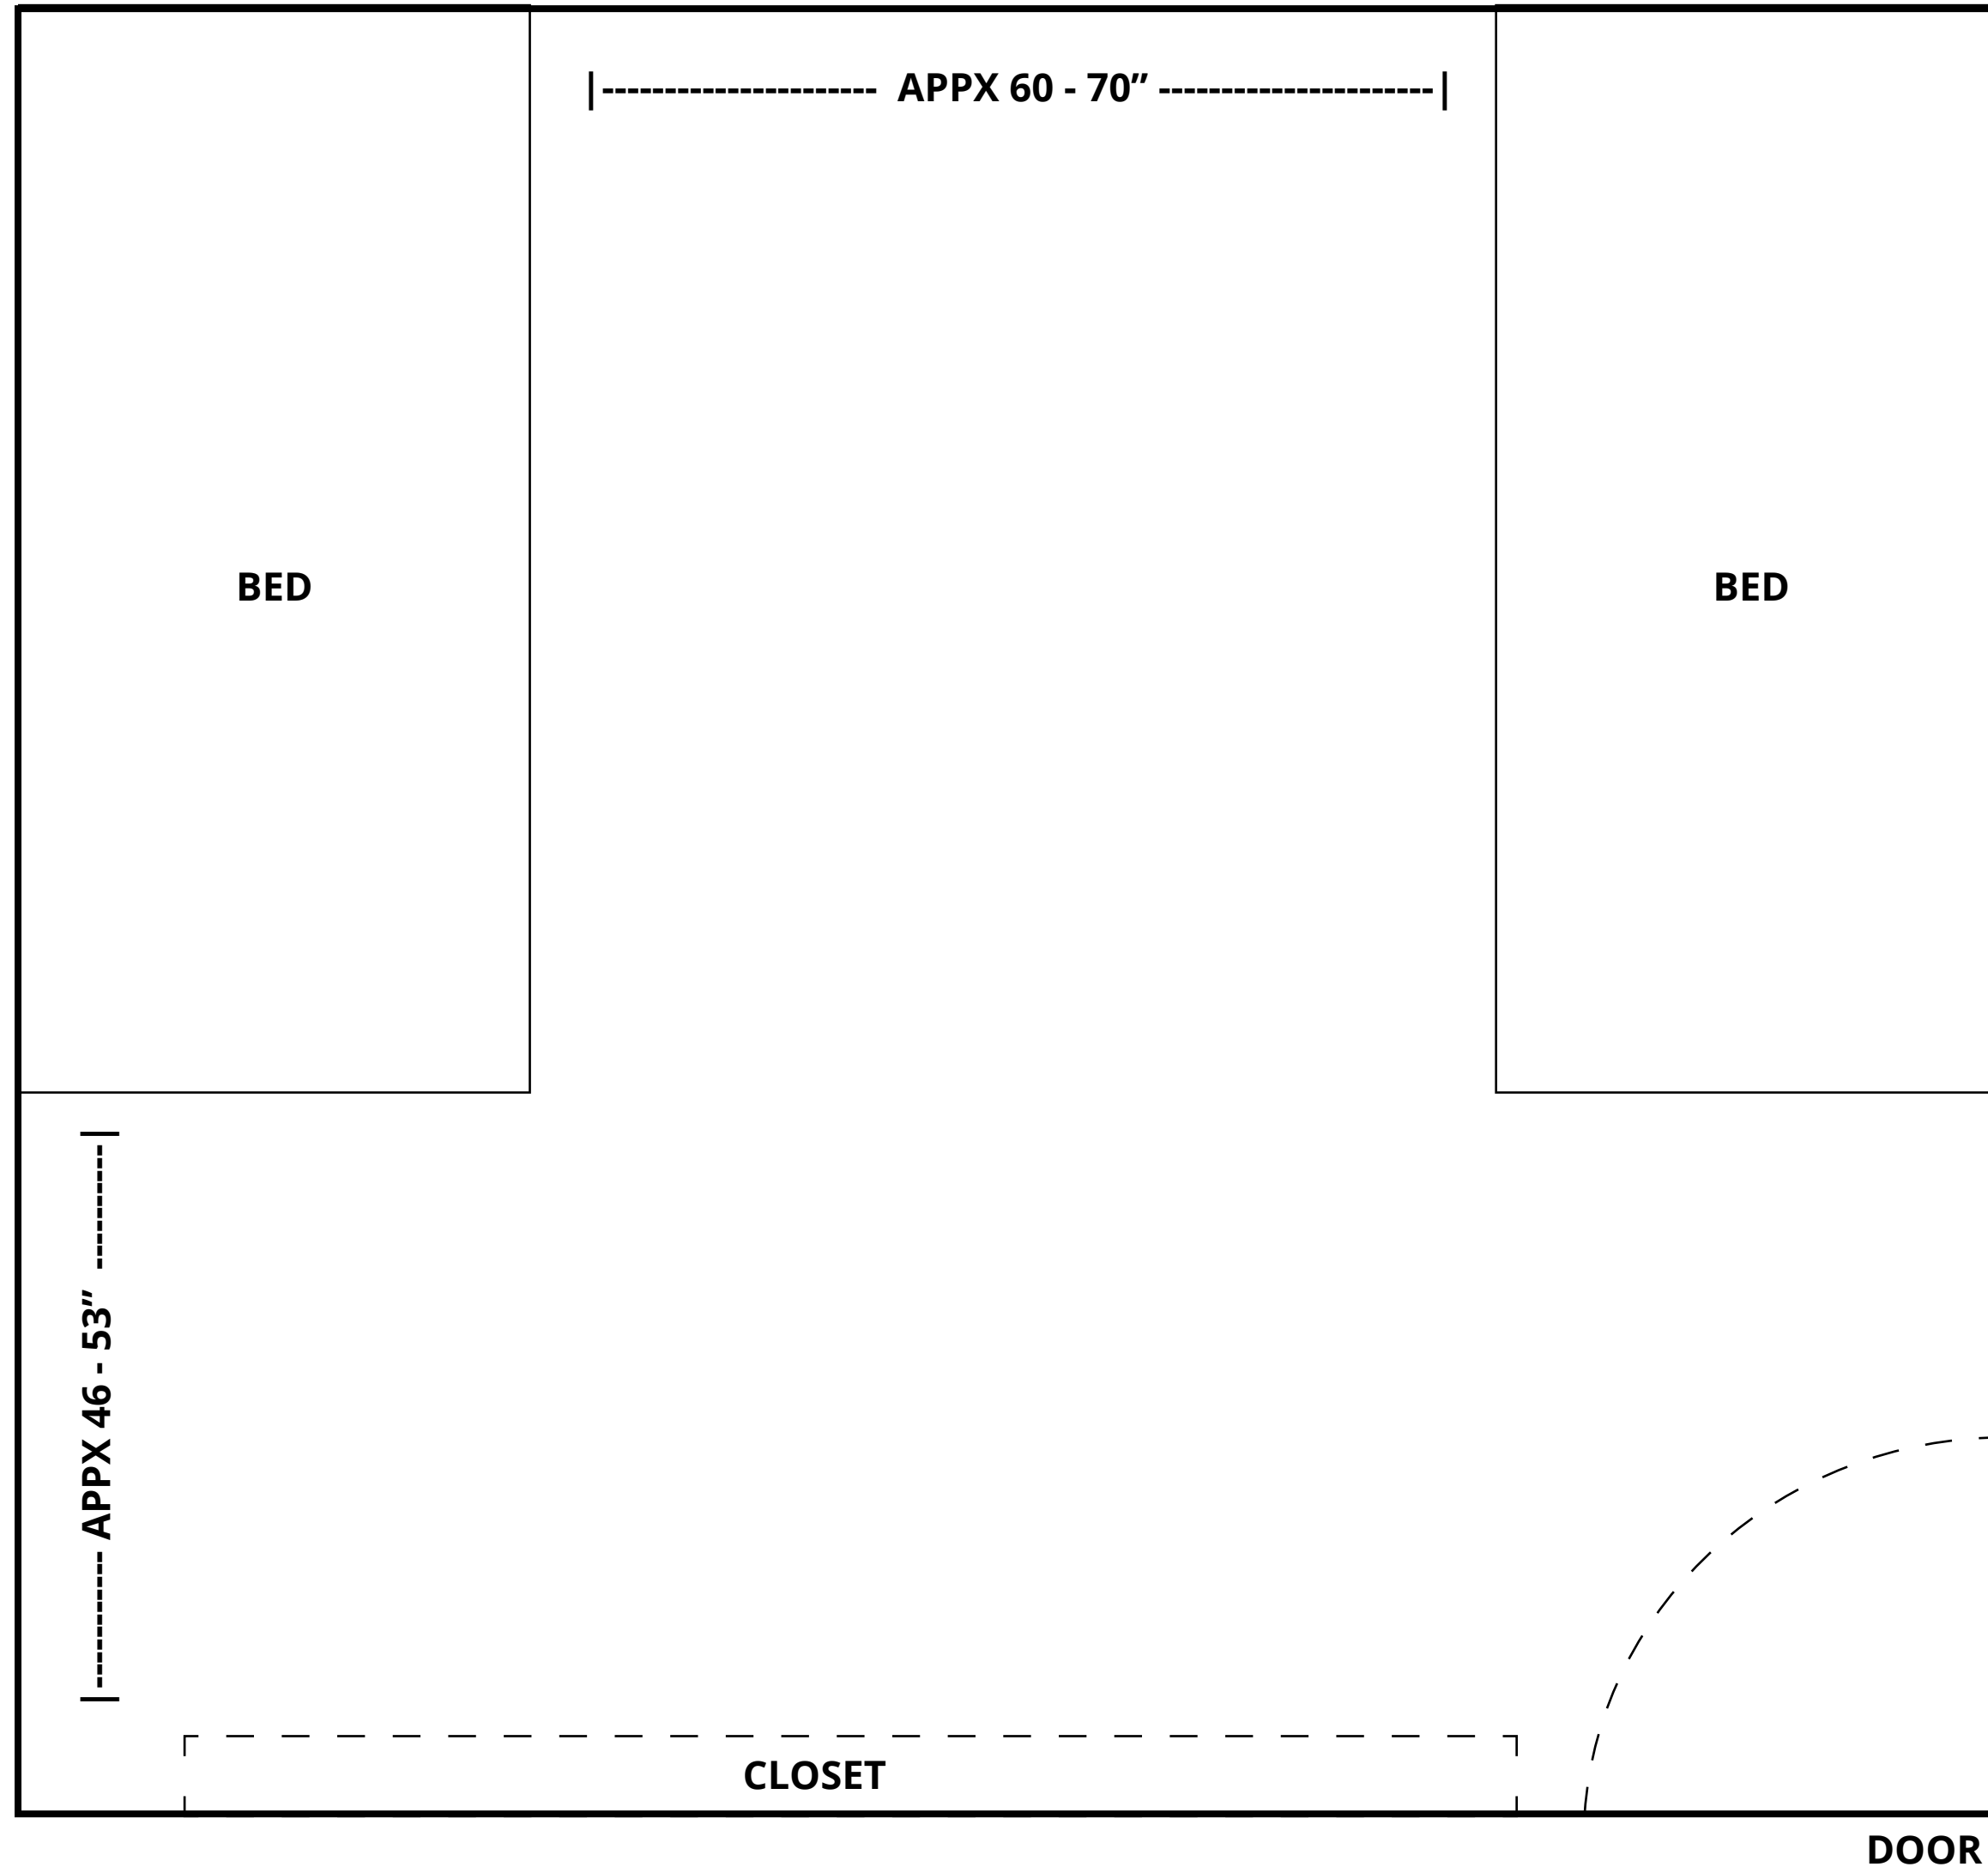

CADENCE APPX LAYOUT AND MEASUREMENTS

*Cadence Bed Frames leave 14–21 inches of storage underneath. Optional bed risers add 6 inches of underneath storage. Bed risers are available at Target for \$7.

Beds can be moved and arranged differently within the space. Cadence staff recommends seeing the Student's assigned room before purchasing additional storage, desk spaces.

Desk chairs and stand alone lamps are provided in rooms. Labeled furniture all provided. Image not to scale. Units also vary in layout - the following image is a representation of the majority of units.